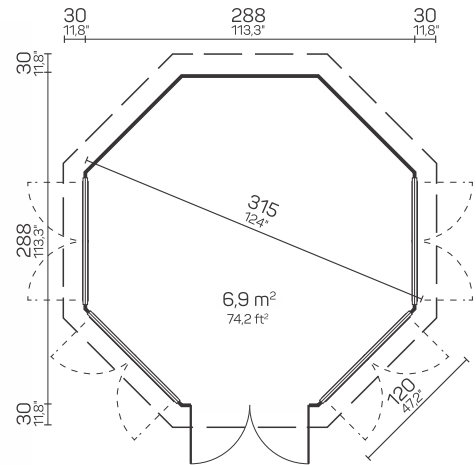

8
packs

LOUISE 4F

Art 122 420.2

Duplo staklo