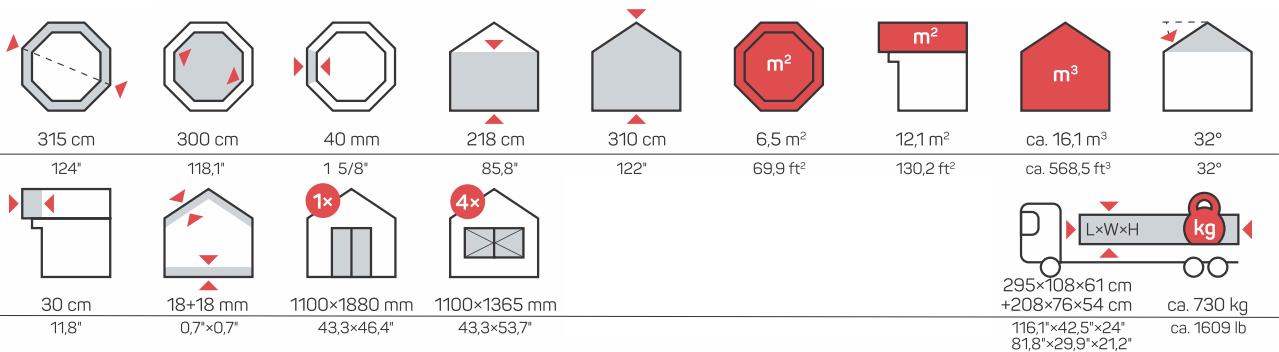

8
packs

LOUISE 4F

Art 122 420.2

Duplo staklo