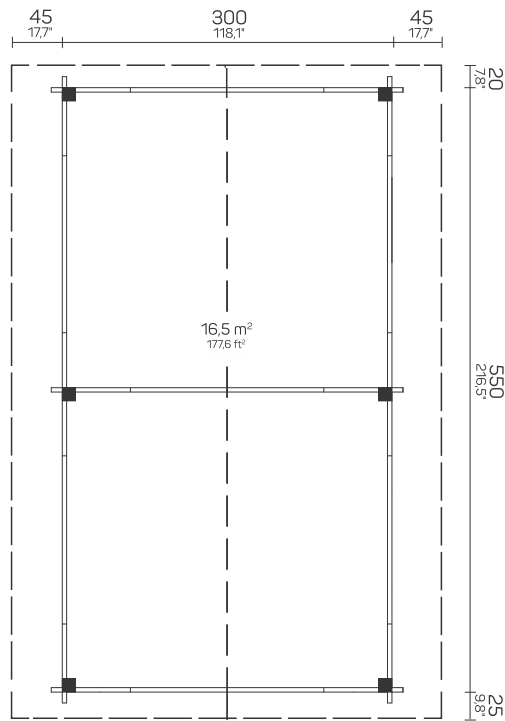

320×570 cm
125.9×224.4"

300×550 cm
118.1×216.5"

40 mm
1 5/8"

263 cm
103.5"

303 cm
119.2"

16.5 m²
177.6 ft²

23.4 m²
251.8 ft²

-

23.4°

20 cm
7.8"

18 mm
0.7"

590×108×27.5 cm
232.2"×11.4"×10.8"

500 kg
1102 lb