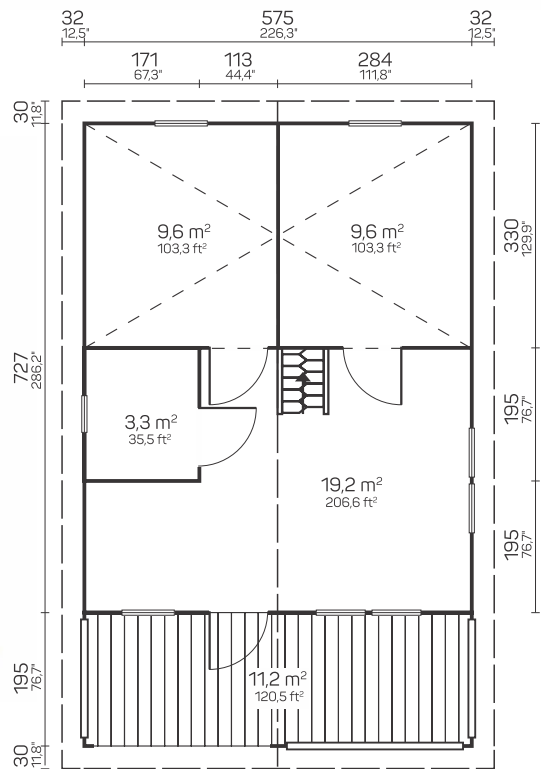

TOLEDO D

Art 111147

595×747 cm 234.2×294"	575×727 cm 226.3×286.2"	70 mm 2 3/4"	262 cm 103.1"	359 cm 141.3"	60.9+11.2=72.1 m² 655.5+120.5=776 ft²	70 m² 753.4 ft²	ca. 124.5 m³ ca. 4396.6 ft³	19° 19°
225 cm 88.5"	18 mm 0.7"	-/18/28 mm -/0.7/1.1"	890×1955 mm 35×76.9"	1530×990 mm 60.2×38.9"	765×990 mm 30.1×38.9"	530×530 mm 20.8×20.8"	132 cm 51.9"